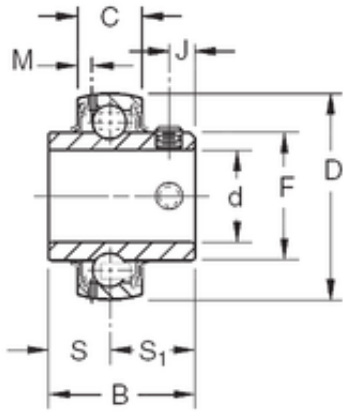

## 70 mm x 125 mm x 69,85 mm TIMKEN GYE70KRRB Insert Bearings Spherical OD

Bearing No. GYE70KRRB

Size	70x125x69.85 mm
Bore Diameter	70 mm
Outer Diameter	125 mm
Width	69,85 mm
d	70 mm
D	125 mm
B	69,85 mm
C	28 mm
S1	42,84 mm
F	86,92 mm
J	12 mm
M	5,08 mm
S	26,97 mm
Thread (G)	M12X1,75
Basic dynamic load rating (C)	69,5 kN

GYE70KRRB Bearing 2D drawings and 3D CAD models