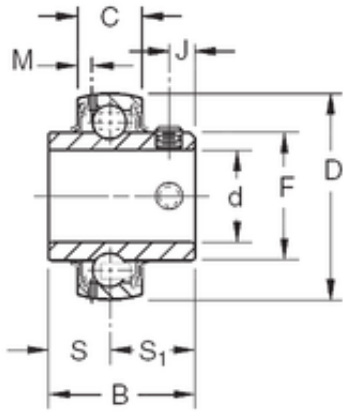

AMERICAN NTN BEARING MFG.CORP.

45 mm x 85 mm x 49,22 mm TIMKEN GYE45KRRB SGT Insert Bearings Spherical OD

Bearing No. GYE45KRRB SGT

Size	45x85x49.22 mm
Bore Diameter	45 mm
Outer Diameter	85 mm
Width	49,22 mm
d	45 mm
D	85 mm
B	49,22 mm
C	22 mm
S1	30,17 mm
F	57,92 mm
J	8 mm
M	4,55 mm
S	19,05 mm
Thread (G)	M8X1,25
Basic dynamic load rating (C)	36 kN

GYE45KRRB SGT Bearing 2D drawings and 3D CAD models