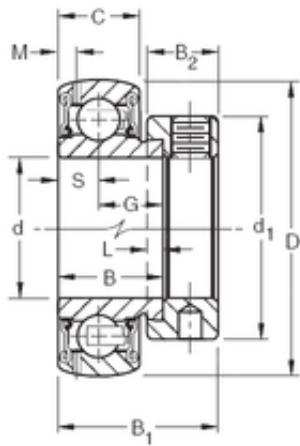

AMERICAN NTN BEARING MFG.CORP.

42,8625 mm x 85 mm x 30,18 mm TIMKEN GRA111RRB Insert Bearings Spherical OD

Bearing No. GRA111RRB

Size	42.8625x85x30.18 mm
Bore Diameter	42,8625 mm
Outer Diameter	85 mm
Width	30,18 mm
d	42,8625 mm
D	85 mm
B	30,18 mm
C	22 mm
d1	63,5 mm
B1	43,7 mm
B2	18,3 mm
G	19,18 mm
L	4,8 mm
M	4,55 mm
S	11 mm
Weight	0,735 Kg
Basic dynamic load rating (C)	36,3 kN

GRA111RRB Bearing 2D drawings and 3D CAD models