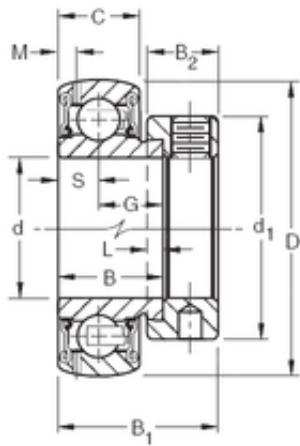

AMERICAN NTN BEARING MFG.CORP.

20 mm x 47 mm x 21,44 mm TIMKEN GRAE20RRB Insert Bearings Spherical OD

Bearing No. GRAE20RRB

| | |
|----------------------------------|----------------|
| Size | 20x47x21.44 mm |
| Bore Diameter | 20 mm |
| Outer Diameter | 47 mm |
| Width | 21,44 mm |
| d | 20 mm |
| D | 47 mm |
| B | 21,44 mm |
| C | 15 mm |
| d1 | 33,3 mm |
| B1 | 31 mm |
| B2 | 13,5 mm |
| G | 13,92 mm |
| L | 4 mm |
| M | 3,05 mm |
| S | 7,49 mm |
| Weight | 0,132 Kg |
| Basic dynamic load rating (C) | 14,3 kN |

GRAE20RRB Bearing 2D drawings and 3D CAD models