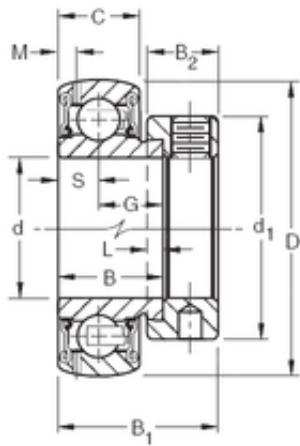

AMERICAN NTN BEARING MFG.CORP.

30 mm x 62 mm x 23,83 mm TIMKEN GRAE30RRB Insert Bearings Spherical OD

Bearing No. GRAE30RRB

Size	30x62x23.83 mm
Bore Diameter	30 mm
Outer Diameter	62 mm
Width	23,83 mm
d	30 mm
D	62 mm
B	23,83 mm
C	18 mm
d1	44,1 mm
B1	35,7 mm
B2	15,9 mm
G	14,81 mm
L	4 mm
M	4,17 mm
S	8,99 mm
Weight	0,318 Kg
Basic dynamic load rating (C)	21,8 kN

GRAE30RRB Bearing 2D drawings and 3D CAD models