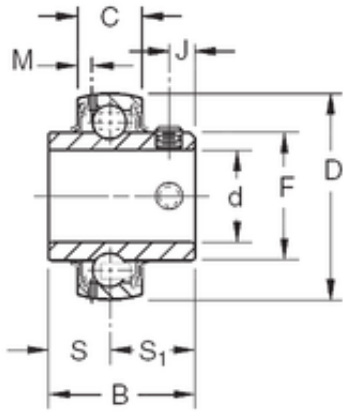

AMERICAN NTN BEARING MFG.CORP.

30 mm x 62 mm x 38,1 mm TIMKEN GYE30KRRB SGT Insert Bearings Spherical OD

Bearing No. GYE30KRRB SGT

Size	30x62x38.1 mm
Bore Diameter	30 mm
Outer Diameter	62 mm
Width	38,1 mm
d	30 mm
D	62 mm
B	38,1 mm
C	18 mm
S1	22,22 mm
F	40,31 mm
J	7,62 mm
M	3,96 mm
S	15,88 mm
Thread (G)	M6X1
Basic dynamic load rating (C)	21,6 kN

GYE30KRRB SGT Bearing 2D drawings and 3D CAD models